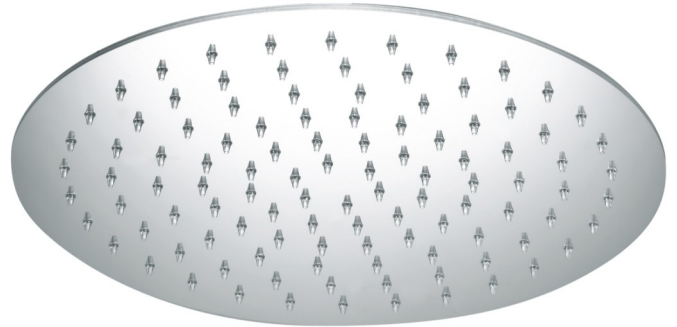

# NDW 300mm ROUND STAINLESS STEEL RAIN SHOWER (PM07016)

Suitable for use with  
Ceiling Arms Only

Proudly imported and distributed by  
Gro Agencies Pty Ltd  
Unit 2 / 37 Howe St, Osborne Park, WA, 6017  
P 08 9446 3288 E info@groagencies.com.au W www.groagencies.com.au