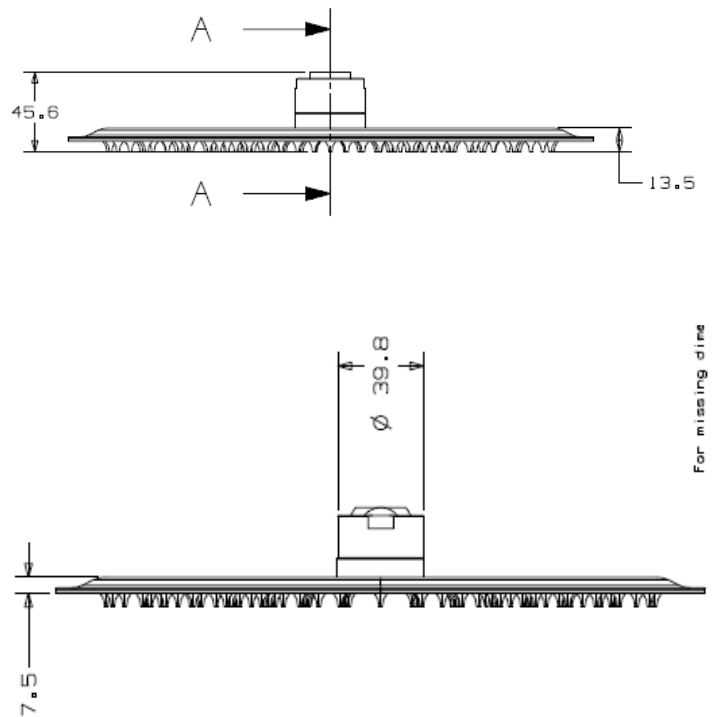

# NDW 300mm ROUND STAINLESS STEEL RAIN SHOWER (PM07016)

Suitable for use with  
Ceiling Arms Only

Proudly imported and distributed by  
Gro Agencies Pty Ltd  
Unit 2 / 37 Howe St, Osborne Park, WA, 6017  
P 08 9446 3288 E info@groagencies.com.au W www.groagencies.com.au